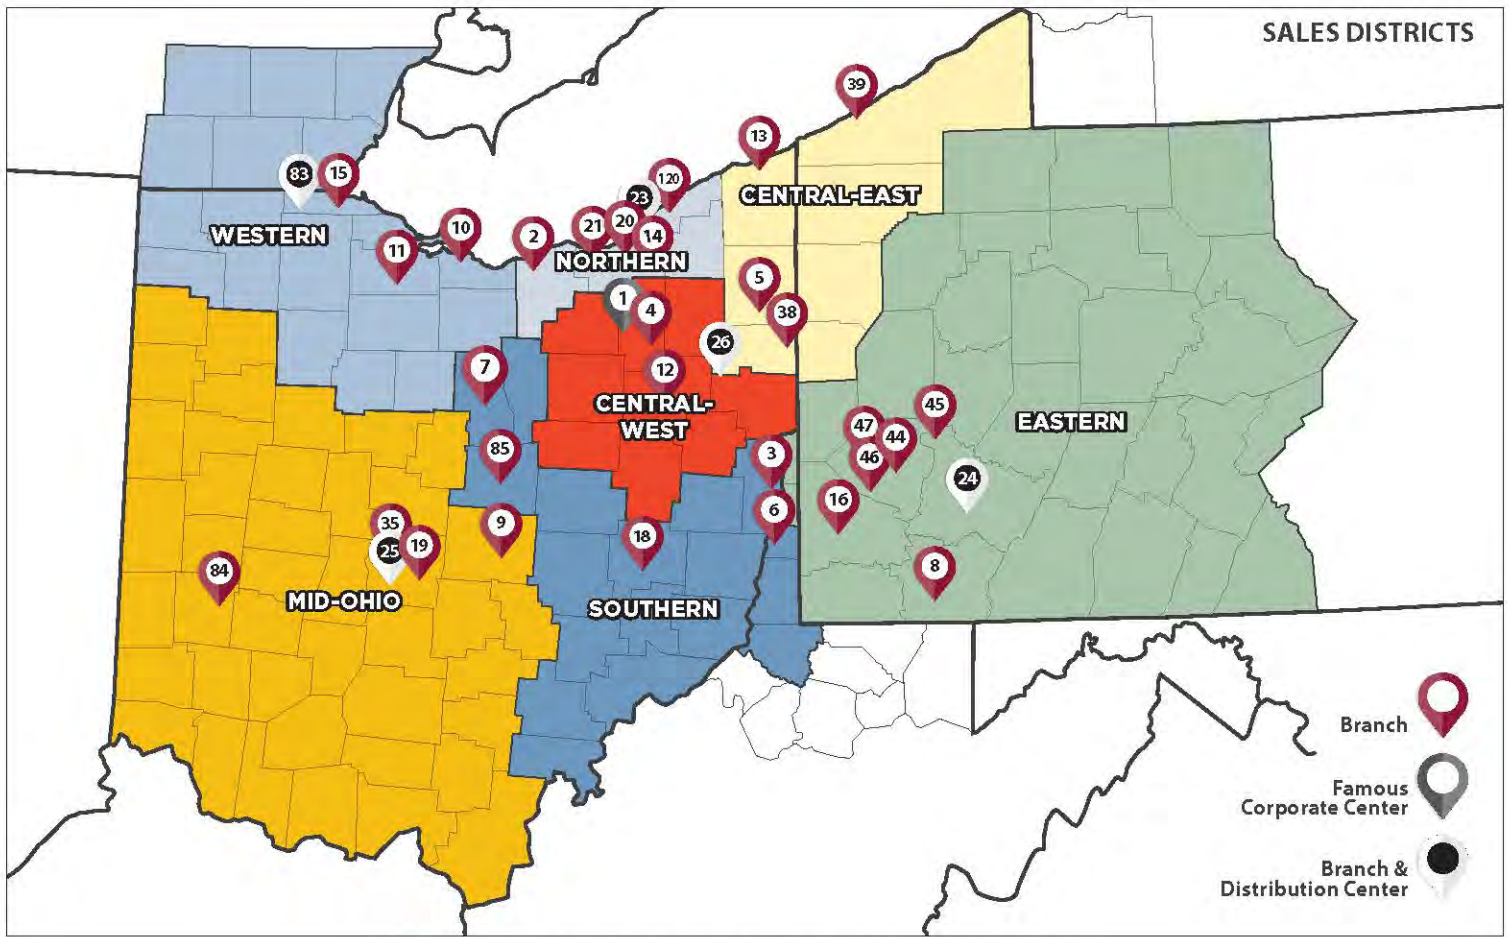

## FAMOUS SUPPLY BRANCHES

BRANCH	BR #	BRANCH	BR #	BRANCH	BR #	BRANCH	BR #
Akron	4	Columbus West	35	Melwood	44	Steubenville	3
Ashtabula	13	Columbus DC (DC Only Location)	25	Mentor	120	Toledo	15
Bedford Heights	14	Dayton	84	Mount Vernon	85	Toledo - DC	83
Bethel Park	46	Erie	39	New Kensington	45	Uniontown	8
Byesville	18	Famous Corporate Center	1	Newark	9	Warren	5
Canton	12	Fremont	11	North Hills	47	Washington	16
Cleveland East	20	Lorain	2	Pittsburgh - DC	24	Wheeling	6
Cleveland West	21	Mansfield	7	Sebring - DC	26	Youngstown	38
Columbus East	19	Maple Heights - DC	23	Sandusky	10		